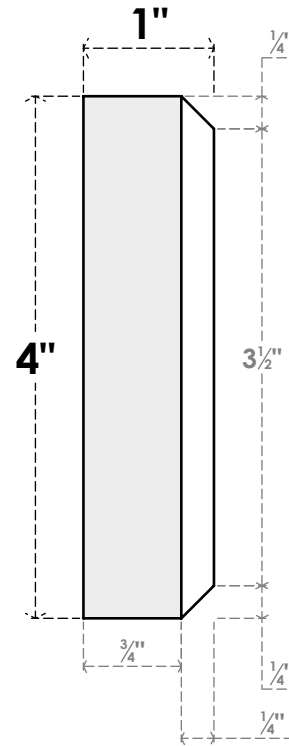

# ROSP040X040X100SDG01

4"W X 4"H X 1"P STANDARD SEDGWICK ROSETTE WITH BEVELED EDGE, ARCHITECTURAL GRADE PVC

**FRONT**

**SIDE**

EKENA MILLWORK  
2300 WEST MAIN ST.  
CLARKSVILLE, TX 75426  
TOLL FREE: 866-607-0453  
WWW.EKENAMILLWORK.COM

**NOTES**

1. INSTALLATION TO BE COMPLETED IN ACCORDANCE WITH MANUFACTURER'S SPECIFICATIONS.
2. DRAWING MAY NOT BE TO SCALE
3. THIS DRAWING IS INTENDED FOR DESIGN AND PLANNING PURPOSES ONLY.
4. ALL INFORMATION CONTAINED HEREIN WAS CURRENT AT THE TIME OF DEVELOPMENT BUT MUST BE REVIEWED AND APPROVED BY THE PRODUCT MANUFACTURER TO BE CONSIDERED ACCURATE.
5. ARCHITECTURAL GRADE PVC PRODUCTS ARE MADE FROM EXPANDED CELLULAR PVC AND COME NATURALLY WHITE BUT MAY BE PAINTED