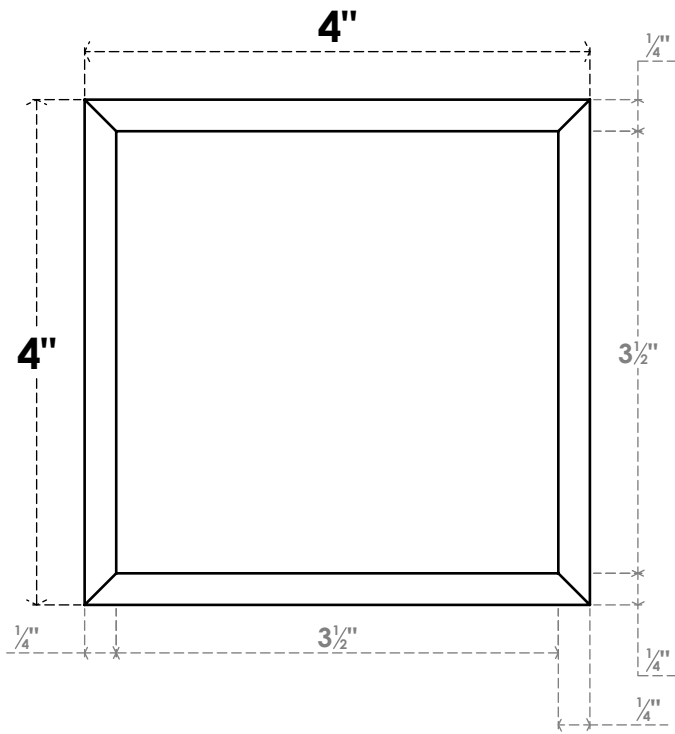

# ROSP040X040X100SDG01

4"W X 4"H X 1"P STANDARD SEDGWICK ROSETTE WITH BEVELED EDGE, ARCHITECTURAL GRADE PVC

**FRONT**

**SIDE**

EKENA MILLWORK  
2300 WEST MAIN ST.  
CLARKSVILLE, TX 75426  
TOLL FREE: 866-607-0453  
WWW.EKENAMILLWORK.COM